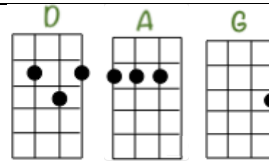

BAD MOON RISING

[Creedance Clearwater Revival, 1973]

Key: D

Time: 4/4

Tempo: 180BPM

Count In: 1, 2, 3, 4

VERSE STRUM

D A G D

1+2+3+4+1+2+3+4+ 1+2+3+4+1+2+3+4+ 1+2+3+4+1+2+3+4+

↓ ↓ ↑ ↓ ↑ ↓ ↓ ↓ ↓ ↓ ↓ ↓ ↑ ↓ ↑ ↓ ↓ ↑ ↓ ↑

CHORUS STRUM

1 + 2 + 3 + 4 +

↓ ↓ ↑ ↑ ↓ ↑

INT. [D] [A]-[G]-[D] x2

v1. [D] I see the [A] bad [G] moon [D] rising
 [D] I see [A] trouble [G] on the [D] way
 [D] I see [A] earth [G] quakes and [D] lightning
 [D] I see [A] bad [G] times to-[D]-day

CH. [G] Don't go around tonight
 Well it's [D] bound to take your life
 [A] There's a [G] bad moon on the [D] rise

v2. [D] I hear [A] hurri-[G]-canes a [D] blowing
 [D] I know the [A] end is [G] coming [D] soon
 [D] I fear [A] rivers [G] over [D] flowing
 [D] I hear [A] the voice of [G] rage and [D] ruin

CH. [G] Don't go around tonight
 Well it's [D] bound to take your life
 [A] There's a [G] bad moon on the [D] rise

SOLO: [D] [A]-[G]-[D] x2 (Verse Strum)
 [G] [D] [A] [G] [D] (Chorus Strum)

v3. [D] Hope you [A] got your [G] things to-[D]-gether
 [D] Hope you are [A] quite [G] prepared to [D] die
 [D] Looks like we're [A] in for [G] nasty [D] weather
 [D] One eye is [A] taken [G] for an [D] eye