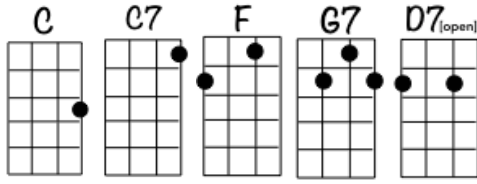

# BLUE CHRISTMAS

TEMPO: 100BPM

[ELVIS, 1957]

Picking Pattern

Calypso Strum  
1 + 2 + 3 + 4 +  
↓ ↓ ↑ ↑ ↓ ↑

v1. I'll have a [C] blue Christmas with-[G7]-out you  
I'll be so blue just thinking a-[C]-bout you  
Décor-[C7]-ations of red on a [F] green Christmas tree  
[D7] Won't be the same dear if [G7] you're not here with [STOP] me

v2. And when those [C] blue snowflakes start [G7] falling  
That's when those blue memories start [C] calling  
You'll be [C7] doing alright with your [F] Christmas of [D7] white  
But [G7] I'll have a blue, blue, blue, blue [C] Christmas [STOP]

SOLO: [C][C][G7][G7][G7][G7][C][C]

OUT. You'll be [C7] doing alright with your [F] Christmas of [D7] white  
But [G7] I'll have a blue, blue, blue, blue [C] Christmas  
You'll be [C7] doing alright with your [F] Christmas of [D7] white  
But [G7] I'll have a blue, blue, blue, blue [C] Christmas [C]↓ [G7]↓ [C]↓