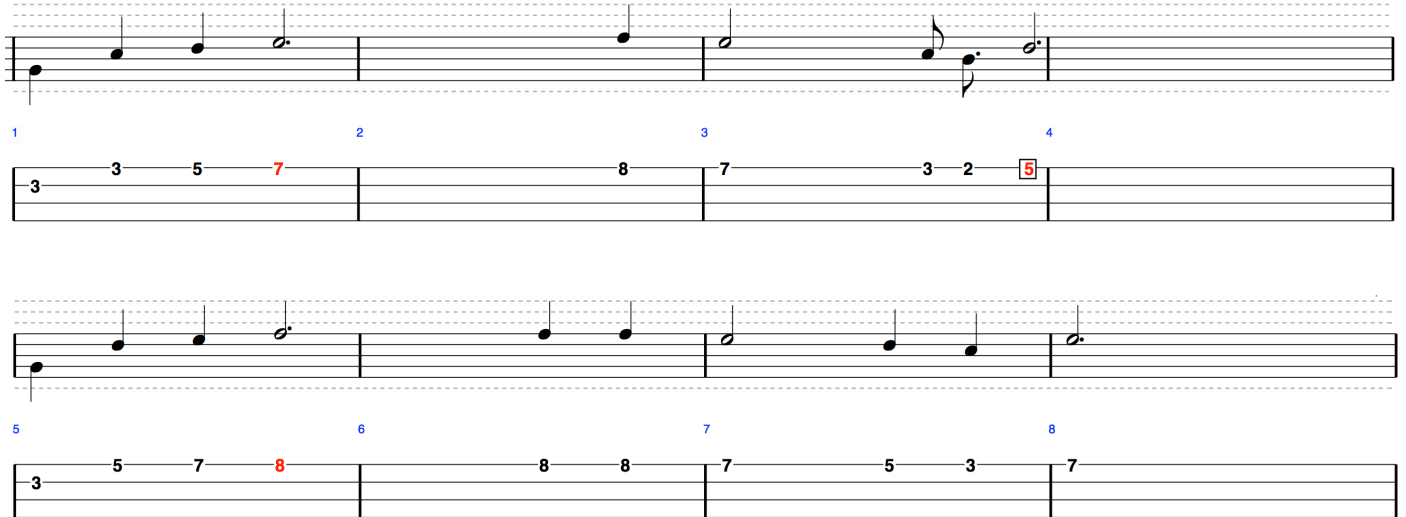

# BLUE CHRISTMAS

TEMPO: 100BPM

[ELVIS, 1957]

Picking Pattern

Calypso Strum  
1 + 2 + 3 + 4 +  
↓ ↓ ↑ ↑ ↓ ↑

v1. I'll have a [C] blue Christmas with-[G7]-out you  
I'll be so blue just thinking a-[C]-bout you  
Décor-[C7]-ations of red on a [F] green Christmas tree  
[D7] Won't be the same dear if [G7] you're not here with [STOP] me

v2. And when those [C] blue snowflakes start [G7] falling  
That's when those blue memories start [C] calling  
You'll be [C7] doing alright with your [F] Christmas of [D7] white  
But [G7] I'll have a blue, blue, blue, blue [C] Christmas [STOP]

SOLO: [C][C][G7][G7][G7][G7][C][C]

OUT. You'll be [C7] doing alright with your [F] Christmas of [D7] white  
But [G7] I'll have a blue, blue, blue, blue [C] Christmas  
You'll be [C7] doing alright with your [F] Christmas of [D7] white  
But [G7] I'll have a blue, blue, blue, blue [C] Christmas [C]↓ [G7]↓ [C]↓