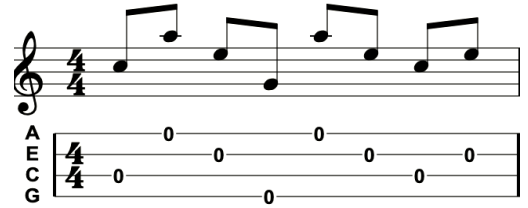

# BLUE CHRISTMAS

TEMPO: 100BPM

[ELVIS, 1957]

Picking Pattern

Calypso Strum  
1 + 2 + 3 + 4 +  
↓ ↓ ↑ ↑ ↓ ↑

v1. I'll have a [C] blue Christmas with-[G7]-out you  
I'll be so blue just thinking a-[C]-bout you  
Décor-[C7]-ations of red on a [F] green Christmas tree  
[D7] Won't be the same dear if [G7] you're not here with [STOP] me

v2. And when those [C] blue snowflakes start [G7] falling  
That's when those blue memories start [C] calling  
You'll be [C7] doing alright with your [F] Christmas of [D7] white  
But [G7] I'll have a blue, blue, blue, blue [C] Christmas [STOP]

SOLO: [C][C][G7][G7][G7][G7][C][C]

OUT. You'll be [C7] doing alright with your [F] Christmas of [D7] white  
But [G7] I'll have a blue, blue, blue, blue [C] Christmas  
You'll be [C7] doing alright with your [F] Christmas of [D7] white  
But [G7] I'll have a blue, blue, blue, blue [C] Christmas [C]↓ [G7]↓ [C]↓