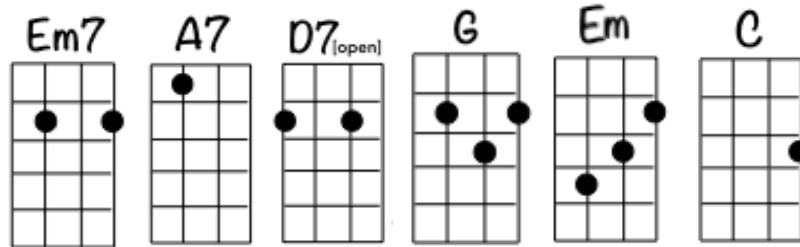

# BOHEMIAN RHAPSODY

[Queen, 1975]

**INTRO:**

[Em7] Is this the real life?

1 + 2 + 3 + 4 +

[A7] Is this just fantasy?

↓

[D7] Caught in a landslide

No es-[G]-cape from reality

[Em] Open your eyes

Look [G] up to the skies and [C] see

[Am] I'm just a poor boy

1 + 2 + 3 + 4 +

[D7] I need no sympathy

↓

'Cause I'm [Ab] easy [G] come, [Gb] easy [G] go

1 + 2 + 3 + 4 +

[Ab] little [G] high [Gb] little [G] low

↓ ↓ ↓ ↓

[C] Any way the [G] wind blows

[C#dim7] Doesn't really [D7] matter to [D] me

1 + 2 + 3 + 4 +

To [G] me [G] [Riff]

↓ ↓