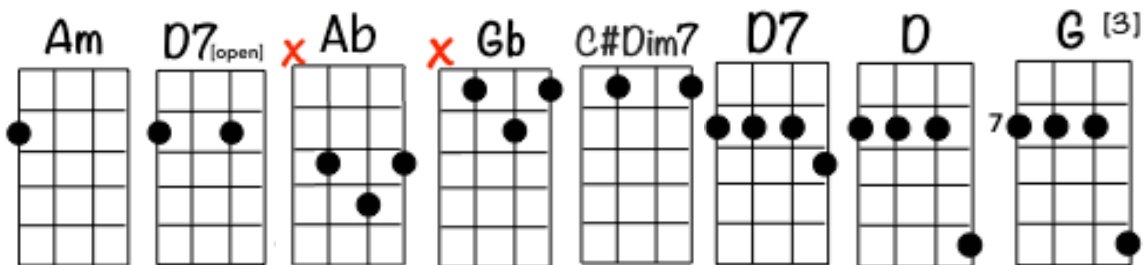

# BOHEMIAN RHAPSODY

[Queen, 1975]

**INTRO:**

[Em7] Is this the real life?

1 + 2 + 3 + 4 +

[A7] Is this just fantasy?

↓

[D7] Caught in a landslide

No es-[G]-cape from reality

[Em] Open your eyes

Look [G] up to the skies and [C] see

[Am] I'm just a poor boy

1 + 2 + 3 + 4 +

[D7] I need no sympathy

↓

'Cause I'm [Ab] easy [G] come, [Gb] easy [G] go

1 + 2 + 3 + 4 +

[Ab] little [G] high [Gb] little [G] low

↓ ↓ ↓ ↓

[C] Any way the [G] wind blows

[C#dim7] Doesn't really [D7] matter to [D] me

1 + 2 + 3 + 4 +

To [G] me [G] [Riff]

↓ ↓