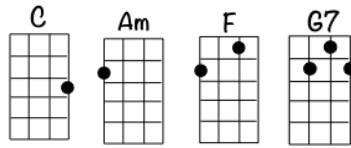

DOO-WOP MASH UP

Tempo:

RED SONGS: 75BPM (2 beats per chord)

GREEN SONGS: 150BPM (Calypso 1 bar each)

1 + 2 + 3 + 4 + 1 + 2 + 3 + 4 +
↓ ↓ ↓ ↓ ↓ ↓ ↓ ↓
[C] [Am] [F] [G7]

INT. [C][Am][F][G7] | [C][Am][F][G7]

S1. Earth [C] angel earth [Am] angel [F] will you be [G7] mine
[C] My darling [Am] dear [F] love you all the [G7] time
[C] I'm just a [Am] fool a [F] fool in [G7] love with

S2. [C] You don't re-[Am]-member me [F] but I re-[G7]-member you
[C] Was not that [Am] long ago [F] you broke my [G7] heart in two

S3. And [C] I [Am][F] will [G7] always love [C] you [Am] oo [F] will [G7] always love

1 + 2 + 3 + 4 +
↓ ↓ ↑ ↑ ↓ ↑

S8. Blue [C] Moon, [Am][F] you saw me [G7] standing a-[C]-lone [Am][F]
Without a [G7] dream in my [C] heart, [Am][F] without a [G7] love of my

S9. [C] Dree-[Am]-eam [F] dream dream [G7] dream
When [C] I want [Am] you [F] in the [G7] night
When [C] I want [Am] you [F] to hold me [G7] tight
When-[C]-ever I [Am] want you [F] all I have to [G7] do is
[C] Dree-[Am]-eam [F] dream dream [G7] dream [C]

1 + 2 + 3 + 4 +
↓ ↓ ↑ ↑ ↓ ↑

S10. [C] Oh oh-oh oh oh-oh [Am] oh, [F] mysterious [G7] girl I wanna get [C] close to you [Am][F][G7]

S11. [C] A lala lala [Am] long a lala lala [F] long long le long long [G7] long x2