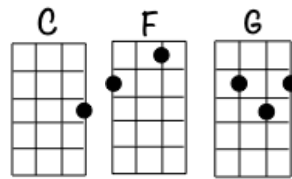

# HOUND DOG – SONG STRUCTURE

Hound Dog is a great example of how a 12 Bar Blues structure was used to create a Rock N Roll vibe. The following song structure is based on the version released by Elvis Presley.

You will explore two separate parts to the song. The 1<sup>st</sup> part is the 12-bar blues strumming pattern with a shuffle rhythm and the second a picking pattern as follows:

Once you get used to picking this pattern you can pick the same three strings over each chord in the 12-bar sequence using the following alternative chord shapes:

12 BAR CHORDS: [C] [C] [C] [C] [F] [F] [C] [C] [G] [F] [C] [C↓]

For the 12-bar strumming pattern you can add the 6<sup>th</sup> notes to make the song really rock as illustrated:

For the final bar of C you can try adding another blues note to beat 3 which is located on the 3<sup>rd</sup> fret of the G string as follows:

# HOUND DOG

[Leiber & Stoller, 1952]

KEY: C Major

TIME: 4/4

TEMPO: 160 BPM

RHYTHM: Blues Shuffle

1 + 2 + 3 + 4 + 1 + 2 + 3 + 4 +  
↓ ↑ ↓ ↑ ↓ ↑ ↓ ↑ ↓ ↑ ↓ ↑ ↓ ↑

CH. You ain't nothin' but a [C] hound dog, cryin' all the time  
You ain't nothin' but a [F] hound dog, cryin' all the [C] time  
Well you ain't [G] never caught a rabbit  
And you [F] ain't no friend of [C] mine [C↓]