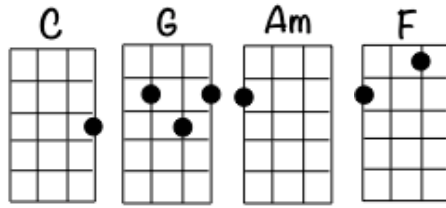

LET IT BE

[The Beatles, 1970]

Intro & Verse Strum

1 e + a 2 e + a 3 e + a 4 e + a
↓ ↓ ↓ ↑ ↓ ↓ ↓ ↑

Chorus Strum

1 e + a 2 e + a 3 e + a 4 e + a
↓ ↓ ↑ ↓ ↑ ↓ ↓ ↓ ↑ ↑

INTRO: [C] [G] [Am] [F] [C] [G] [F]↓ [Am]↓ [Dm]↓ [C]↓

VERSE 1: When I [C] find myself in [G] times of trouble
[Am] Mother Mary [F] comes to me
[C] Speaking words of [G] wisdom, let it [F]↓ be [Am]↓ [Dm]↓ [C]↓

VERSE 2: And [C] in my hour of [G] darkness
She is [Am] standing right in [F] front of me
[C] Speaking words of [G] wisdom, let it [F]↓ be [Am]↓ [Dm]↓ [C]↓

CHORUS: Let it [Am] be, let it [G] be, let it [F] be, let it [C] be
[Am] Whisper words of [G] wisdom, let it [F]↓ be [Am]↓ [Dm]↓ [C]↓

VERSE 3: And [C] when the broken [G] hearted people
[Am] Living in the [F] world agree
[C] There will be an [G] answer, let it [F]↓ be [Am]↓ [Dm]↓ [C]↓

CHORUS: Let it [Am] be, let it [G] be, let it [F] be, let it [C] be
[Am] Whisper words of [G] wisdom, let it [F]↓ be [Am]↓ [Dm]↓ [C]↓ x2

Alternative Chords
Position 2: