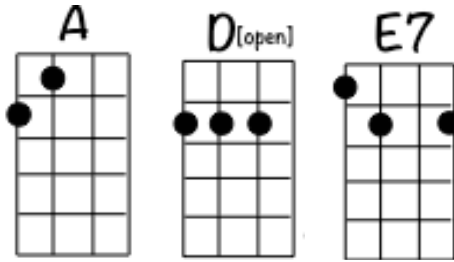

QUE SERA SERA

[Doris Day, 1956]

Tempo: 100 BPM
Time: 3/4

1 + 2 + 3 +
↓ ↓ ↑ ↓

v1. When I was [A] just a little girl, I asked my mother what will I [E7] be?
Will I be pretty, will I be rich, here's what she said to [A] me [A↓]

CH. Que se-[D]-ra sera
Whatever will [A] be will be
The future's not [E7] ours to see
Que sera se-[A]-ra [A] [A↓]

v2. When I grew [A] up and fell in love
I asked my sweetheart what lies a-[E7] -head
Will we have rainbows day after day
Here's what my sweetheart [A] said [A↓]