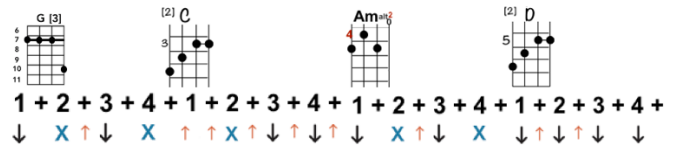

REBEL, REBEL (LEAD)

[David Bowie, 1972]

Tempo: 120BPM

RHYTHM RIFF = [RR]

LEAD RIFF = LR

INT. [LR] x4

V1. [RR] [C] You've got your mother [D] in a whirl
 [C] She's not sure if you're a [D] boy or a girl
 [C] Hey babe, your [D] hair's alright
 [C] Hey babe, let's [D] go out tonight
 [C] You like me, and I [D] like it all
 [C] We like dancing and we [D] look divine
 [C] You love bands when they're [D] playing hard
 [C] You want more and you [D] want it fast

BR. [G] They put you down, they [C] say I'm wrong
 [Am] You tacky thing, you [D] put them on

CH. [LR] [C] Rebel Rebel, you've [D] torn your dress, [C] Rebel Rebel, your [D] face is a mess
 [C] Rebel Rebel, how [D] could they know? [C]↓ Hot tramp, I [D] love you so
 [C] Doo doo doo-[D] doo doo doo doo doo x4

BR. [G] They put you down, they [C] say I'm wrong
 [Am] You tacky thing, you [D] put them on

CH [LR] [C] Rebel Rebel, you've [D] torn your dress, [C] Rebel Rebel, your [D] face is a mess
 [C] Rebel Rebel, how [D] could they know? [C]↓ Hot tramp, I [D] love you so
 [C] Doo doo doo-[D] doo doo doo doo doo x4

OUT. [RR] [C] Rebel Rebel, you've [D] torn your dress, [C] Rebel Rebel, your [D] face is a mess
 [C] Rebel Rebel, how [D] could they know? [C]↓ Hot dog, I love you so-oh [G]↓