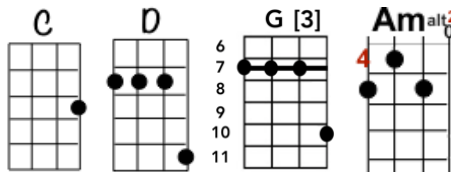

REBEL, REBEL (LEAD)

[David Bowie, 1972]

Tempo: 120BPM

RHYTHM RIFF = [RR]

LEAD RIFF = LR

INT. [LR] x4

V1. [RR] [C] You've got your mother [D] in a whirl
 [C] She's not sure if you're a [D] boy or a girl
 [C] Hey babe, your [D] hair's alright
 [C] Hey babe, let's [D] go out tonight
 [C] You like me, and I [D] like it all
 [C] We like dancing and we [D] look divine
 [C] You love bands when they're [D] playing hard
 [C] You want more and you [D] want it fast

BR. [G] They put you down, they [C] say I'm wrong
 [Am] You tacky thing, you [D] put them on

CH. [LR] [C] Rebel Rebel, you've [D] torn your dress, [C] Rebel Rebel, your [D] face is a mess
 [C] Rebel Rebel, how [D] could they know? [C]↓ Hot tramp, I [D] love you so
 [C] Doo doo doo-[D] doo doo doo doo doo x4

BR. [G] They put you down, they [C] say I'm wrong
 [Am] You tacky thing, you [D] put them on

CH [LR] [C] Rebel Rebel, you've [D] torn your dress, [C] Rebel Rebel, your [D] face is a mess
 [C] Rebel Rebel, how [D] could they know? [C]↓ Hot tramp, I [D] love you so
 [C] Doo doo doo-[D] doo doo doo doo doo x4

OUT. [RR] [C] Rebel Rebel, you've [D] torn your dress, [C] Rebel Rebel, your [D] face is a mess
 [C] Rebel Rebel, how [D] could they know? [C]↓ Hot dog, I love you so-oh [G]↓