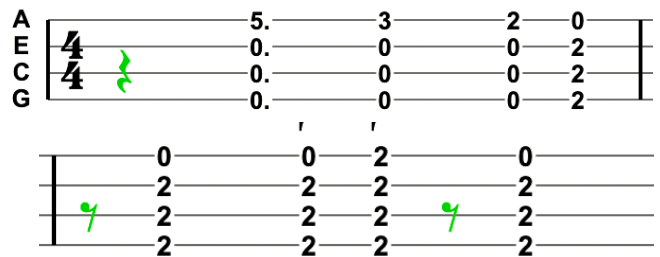

REBEL, REBEL (LEAD)

[David Bowie, 1972]

Tempo: 120BPM

RHYTHM RIFF = [RR]

LEAD RIFF = LR

INT. [LR] x4

V1. [RR] [C] You've got your mother [D] in a whirl
 [C] She's not sure if you're a [D] boy or a girl
 [C] Hey babe, your [D] hair's alright
 [C] Hey babe, let's [D] go out tonight
 [C] You like me, and I [D] like it all
 [C] We like dancing and we [D] look divine
 [C] You love bands when they're [D] playing hard
 [C] You want more and you [D] want it fast

BR. [G] They put you down, they [C] say I'm wrong
 [Am] You tacky thing, you [D] put them on

CH. [LR] [C] Rebel Rebel, you've [D] torn your dress, [C] Rebel Rebel, your [D] face is a mess
 [C] Rebel Rebel, how [D] could they know? [C]↓ Hot tramp, I [D] love you so
 [C] Doo doo doo-[D] doo doo doo doo doo x4

BR. [G] They put you down, they [C] say I'm wrong
 [Am] You tacky thing, you [D] put them on

CH [LR] [C] Rebel Rebel, you've [D] torn your dress, [C] Rebel Rebel, your [D] face is a mess
 [C] Rebel Rebel, how [D] could they know? [C]↓ Hot tramp, I [D] love you so
 [C] Doo doo doo-[D] doo doo doo doo doo x4