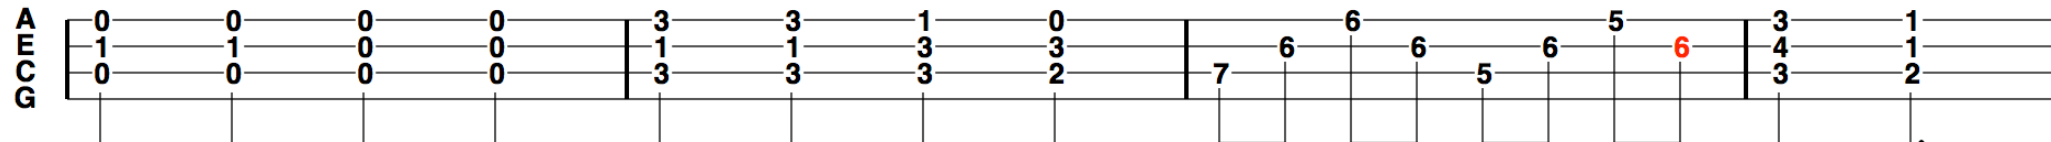

STRAWBERRY FIELDS FOREVER – ELEMENTS

[90BPM | KEY Bb]

Intro. ↓↓ ↓↓ ↓↓ ↓ ↓ ↓ ↓↓ ↓↓ ↓ ↓

INTRO

See tab below for picking pattern

4/4

Chorus. ↓ x1 x2 x2 ↓↓ x1

Riff.

For full bars use this strumming pattern:

1 e + a 2 e + a 3 e + a 4 e + a
 ↓ ↓ ↓ ↑ ↑ ↓ ↓ ↑ ↓ ↑

Verse.