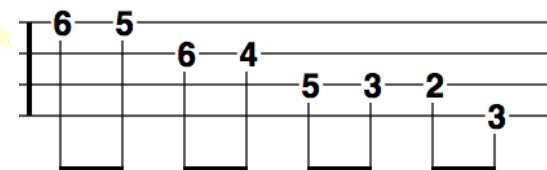

STRAWBERRY FIELDS FOREVER – ELEMENTS

[90BPM | KEY Bb]

Intro. ↓↓ ↓↓ ↓↓ ↓ ↓ ↓ ↓↓ ↓↓ ↓ ↓

INTRO

See tab below for picking pattern

4/4

Chorus. ↓ x1 x2 x2 ↓↓ x1

Riff.

For full bars use this strumming pattern:

1 e + a 2 e + a 3 e + a 4 e + a
 ↓ ↓ ↓ ↑ ↑ ↓ ↓ ↑ ↓ ↑

Verse.