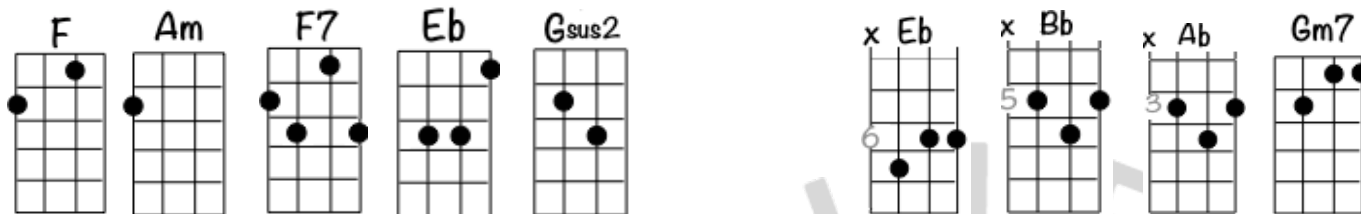

STRAWBERRY FIELDS FOREVER – ELEMENTS

[90BPM | KEY Bb]

Intro. ↓↓ ↓↓ ↓↓ ↓ ↓ ↓ ↓↓ ↓↓ ↓ ↓

INTRO

See tab below for picking pattern

4/4

Chorus. ↓ x1 x2 x2 ↓↓ x1

Riff.

For full bars use this strumming pattern:

1 e + a 2 e + a 3 e + a 4 e + a
 ↓ ↓ ↓ ↑ ↑ ↓ ↓ ↑ ↓ ↑

Verse.