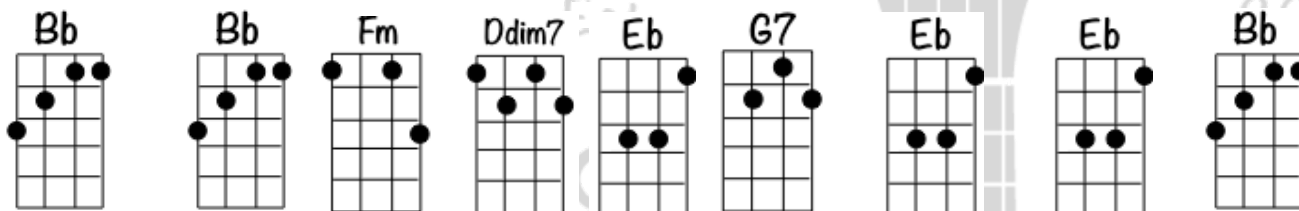

STRAWBERRY FIELDS FOREVER – ELEMENTS

[90BPM | KEY Bb]

Intro. ↓↓ ↓↓ ↓↓ ↓ ↓ ↓ ↓↓ ↓↓ ↓ ↓

INTRO

See tab below for picking pattern

4/4

Chorus. ↓ x1 x2 x2 ↓↓ x1

Riff.

For full bars use this strumming pattern:

1 e + a 2 e + a 3 e + a 4 e + a
 ↓ ↓ ↓ ↑ ↑ ↓ ↓ ↑ ↓ ↑

Verse.