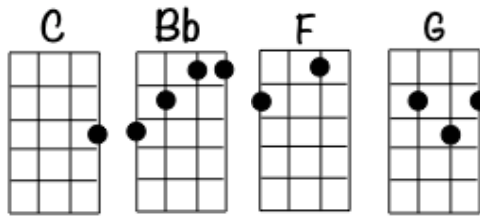

SWEET CHILD O MINE

[Guns N Roses, 1987]

INTRO: $1 + 2 + 3 + 4 +$ [C] ↓ ↑ ↓ $1 + 2 + 3 + 4 +$ [C] ↓ ↑ ↓ $1 + 2 + 3 + 4 +$ [Bb] ↓ ↑ ↓ $1 + 2 + 3 + 4 +$ [Bb] ↓ ↑ ↓

$1 + 2 + 3 + 4 +$ [F] ↓ ↑ ↓ $1 + 2 + 3 + 4 +$ [F] ↓ ↑ ↓ $1 + 2 + 3 + 4 +$ [C] ↓ ↑ ↓ ↑ ↓ ↑ ↓ ↑ $1 + 2 + 3 + 4 +$ [C] ↓ ↑ ↓ ↑ ↓ ↓

VERSE 1: [CALYPSO]

[C] She's got a smile that it seems to me
 Re-[Bb]-minds me of childhood, memories
 When [F] ever-y-thing
 Was as fresh as the bright blue [C] sky

VERSE 2: [CALYPSO]

[C] Now and then when I see her face
 She [Bb] takes me away to that special place
 And if I'd [F] stare too long
 I'd probably break down and [C] cry

CHORUS: [Single strums & CALYPSO ON C]

[G] Wooooa wooooa [F] woah
 Sweet child o' [C] mine
 [G] Oh Oh Oh [F] Oh
 Sweet love of [C] mine

VERSE 3: [CALYPSO]

[C] She's got eyes of the bluest skies
As [Bb] if they thought of rain
I [F] hate to look in to those eyes
And [C] see an ounce of pain

[G] Woouoa wooua [F] woah
Sweet child o' [C] mine
[G] Oh Oh [F] Oh, Sweet love of [C] mine

SOLO VERSE: [CALYPSO] [C] [C] [Bb] [Bb] [F] [F] [C] x2

CHORUS: [1. Single strums & CALYPSO on C]

[G] Woouoa wooua [F] woah
Sweet child o' [C] mine
[G] Oh Oh [F] Oh, Sweet love of [C] mine