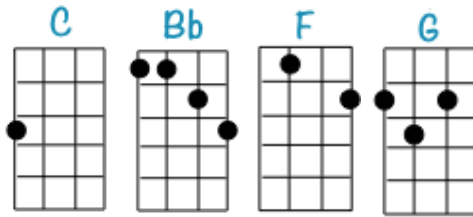

SWEET CHILD O MINE

[Guns N Roses, 1987]

INTRO: $1 + 2 + 3 + 4 +$ [C] ↓ ↑ ↓ $1 + 2 + 3 + 4 +$ [C] ↓ ↑ ↓ $1 + 2 + 3 + 4 +$ [Bb] ↓ ↑ ↓ $1 + 2 + 3 + 4 +$ [Bb] ↓ ↑ ↓

$1 + 2 + 3 + 4 +$ [F] ↓ ↑ ↓ $1 + 2 + 3 + 4 +$ [F] ↓ ↑ ↓ $1 + 2 + 3 + 4 +$ [C] ↓ ↑ ↓ ↑ ↓ ↑ ↓ ↑ $1 + 2 + 3 + 4 +$ [C] ↓ ↑ ↓ ↑ ↓ ↓

VERSE 1: [CALYPSO]

[C] She's got a smile that it seems to me
 Re-[Bb]-minds me of childhood, memories
 When [F] ever-y-thing
 Was as fresh as the bright blue [C] sky

VERSE 2: [CALYPSO]

[C] Now and then when I see her face
 She [Bb] takes me away to that special place
 And if I'd [F] stare too long
 I'd probably break down and [C] cry

CHORUS: [Single strums & CALYPSO ON C]

[G] Wooooa wooooa [F] woah
 Sweet child o' [C] mine
 [G] Oh Oh Oh [F] Oh
 Sweet love of [C] mine

VERSE 3: [CALYPSO]

[C] She's got eyes of the bluest skies
As [Bb] if they thought of rain
I [F] hate to look in to those eyes
And [C] see an ounce of pain

[G] Woouoa wooua [F] woah
Sweet child o' [C] mine
[G] Oh Oh [F] Oh, Sweet love of [C] mine

SOLO VERSE: [CALYPSO] [C] [C] [Bb] [Bb] [F] [F] [C] x2

CHORUS: [1. Single strums & CALYPSO on C]

[G] Woouoa wooua [F] woah
Sweet child o' [C] mine
[G] Oh Oh [F] Oh, Sweet love of [C] mine