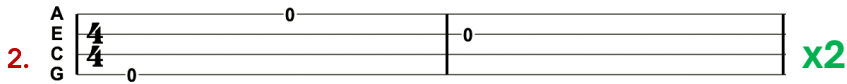

TAKE ME OUT

[Franz Ferdinand, 2004]

INT. [Em↓] [Em] [Em↓] [Em]

1. (Single Strums) So if you're [Am] lonely [D] you know I'm [G] here [D] waiting for [Em] you
I'm just a [Am] crosshair [D] I'm just a [G] shot [D] away from [Em] you
And if you [Am] leave here [D] You leave me [G] broken, [D] shattered, I [Em] lie
I'm just a [Am] crosshair [D] I'm just a [G] shot, [D] then we can [Em] die

3. (Single Strums) [G] I know [D] I won't be [F] leaving here [C] with [Em] you [Em] [Em] [Em] {slow}

4. (Down Strums) [Em] [Em] [Em] [Em]

5. [Em] [Em] [Am] [Bm7] x2

6. [Em] I say don't you know [Em] You say you don't know [Am] I say... [Bm7] take me out!
[Em] I say you don't show [Em] Don't move, time is slow [Am] I say... [Bm7] take me out!