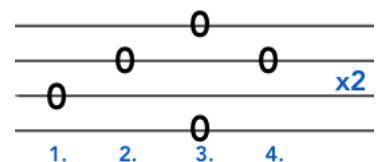

BRIDGE 2:

Wine-colored [G7] days warmed by the [C] sun
Deep velvet [Bb] nights [Dm] when we are [E] one

OUTRO - INSTRUMENTAL: [SAME AS VERSE SEQUENCE – SLOW TOWARDS END]

ALTERNATIVE CHORD POSITIONS FOR BRIDGE 2:
CHORDS)

PICKING PATTERN (USE