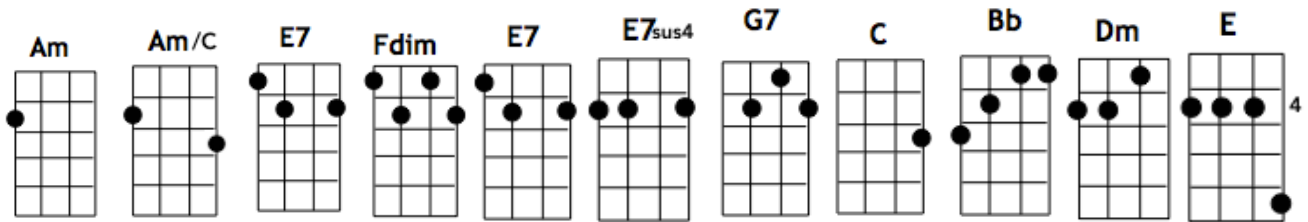

SPEAK SOFTLY LOVE / LOVE THEME FROM GODFATHER

[Rota & Kussicks / Andy Williams, 1972]

KEY: Am

TEMPO: 65 BPM

Count in: 1, 2, 3 ...

VERSE 1:

Speak softly [Am] love and [Am/C] hold me [E7] warm a-[Fdim]-gainst your [Am] heart
I feel your [Am] words, the [Am/C] tender [E7sus4] trembling [E7] moments [Dm] start
We're in a [Dm7] world, our very [Am] own
Sharing a [Dm] love that only [E7sus4] few have [E7] ever [Am] known

BRIDGE 1:

Wine-colored [G7] days warmed by the [C] sun
Deep velvet [Bb] nights [Dm] when we are [E7] one

VERSE 2:

Speak softly [Am] love so [Am/C] no one [E7] hears us [Fdim] but the [Am] sky
The vows of [Am] love we [Am/C] make will [E7sus4] live un-[E7] -til we [Dm] die
My life is [Dm7] yours and all be-[Am]-cause
You came in [Dm] to my world with [E7sus4] love so [E7] softly [Am] love

BRIDGE 2:

Wine-colored [G7] days warmed by the [C] sun
Deep velvet [Bb] nights [Dm] when we are [E] one

OUTRO - INSTRUMENTAL: [SAME AS VERSE SEQUENCE – SLOW TOWARDS END]

ALTERNATIVE CHORD POSITIONS FOR BRIDGE 2:
CHORDS)

PICKING PATTERN (USE

UCL: THE GODFATHER THEME TAB

1 2

3 4

5 6

7 8

9 10

11 12