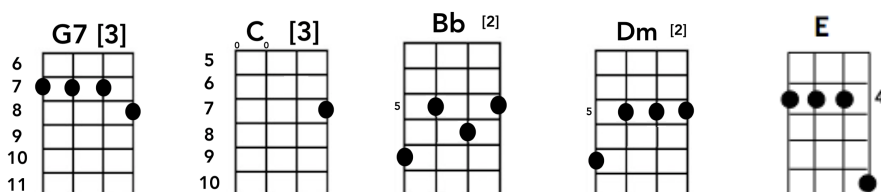

BRIDGE 1:

Wine-colored [G7] days warmed by the [C] sun
Deep velvet [Bb] nights [Dm] when we are [E7] one

VERSE 2:

Speak softly [Am] love so [Am/C] no one [E7] hears us [Fdim] but the [Am] sky
The vows of [Am] love we [Am/C] make will [E7sus4] live un-[E7] -til we [Dm] die
My life is [Dm7] yours and all be-[Am]-cause
You came in [Dm] to my world with [E7sus4] love so [E7] softly [Am] love

BRIDGE 2:

Wine-colored [G7] days warmed by the [C] sun
Deep velvet [Bb] nights [Dm] when we are [E] one

OUTRO - INSTRUMENTAL: [SAME AS VERSE SEQUENCE – SLOW TOWARDS END]

ALTERNATIVE CHORD POSITIONS FOR BRIDGE 2:
CHORDS)

PICKING PATTERN (USE

UCL: THE GODFATHER THEME TAB

1 2

3 4

5 6

7 8

9 10

11 12