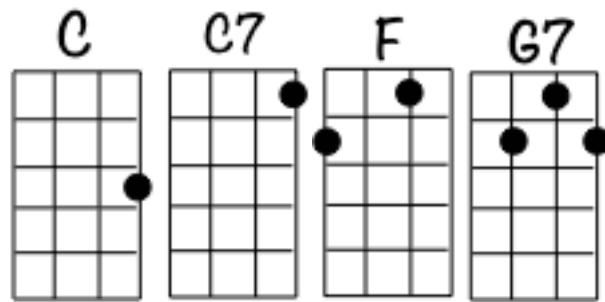

YOU ARE MY SUNSHINE

[Davis & Mitchell, 1939]

Tempo: 100 BPM
Time: 4/4
Strumming Pattern:
1 + 2 + 3 + 4 +
↓ ↓ ↑ ↑ ↓ ↑

Count in: 1, 2, 3, 4, 1:

CHORUS:

You are my [C] sunshine, my only [C7] sunshine
You make me [F] happy when skies are [C] grey
You'll never [F] know dear
How much I [C] love you
Please don't [C] take my [G7] sunshine a-[C]-way [G7] [C] ★ ★

VERSE 1:

The other [C] night dear, as I lay [C7] sleeping
I dreamed I [F] held you in my [C] arms
When I a-[F]-woke dear
I was mis-[C]-taken [C]
So I [C] hung my [G7] head and [C] cried [G7] [C]

VERSE 2:

I'll always [C] love you and make you [C7] happy
If you will [F] only say the same [C]
But if you [F] leave me to love a-[C]-nother
You'll re-[C]-gret it [G7] all some [C] day [G7] [C]

CHORUS: [As Above]